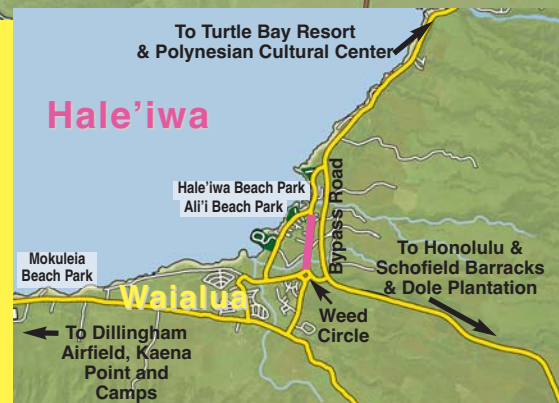

Participating Galleries, Shops & Restaurants

- Aloha Sun & Art 8
- Art Is 5
- Bali Moon Furniture Store 9
- Banzai Sushi 3
- Black Pearl Source 6
- Britton Gallery 3
- Deep Ecology 1
- Food For Thought 9
- Global Creations 11
- Haleiwa Art Gallery 4
- Haleiwa Eats 12
- I Am Paradise 3
- Iwa Gallery 10
- Jameson's 13
- Kai Ku Hale 9
- Kono's 3
- North Shore Boardriders 3
- Oceans in Glass 3
- Polynesian Treasures 3
- Scoop of Paradise 9
- Silver Moon Emporium 3
- The Sand Castle Gift Shop 9
- Turtles & More Photo Gallery 7
- Twelve Tribes 3
- Wave Riding Vehicles 2
- Wyland Galleries 3

An Affiliate of
The Chamber of Commerce of Hawaii

For more information contact:
 North Shore Chamber 637-4558
 Patti Golden 637-2284
www.GoNorthShore.org

HALEIWA ART WALK

LAST SATURDAY OF EVERY MONTH
 6:00 p.m. - 9:00 p.m. • Haleiwa Town

Restrooms

Parking Available at

Haleiwa Shopping Plaza
 North Shore Market Place
 Waialua Community Association

Historic Haleiwa Town