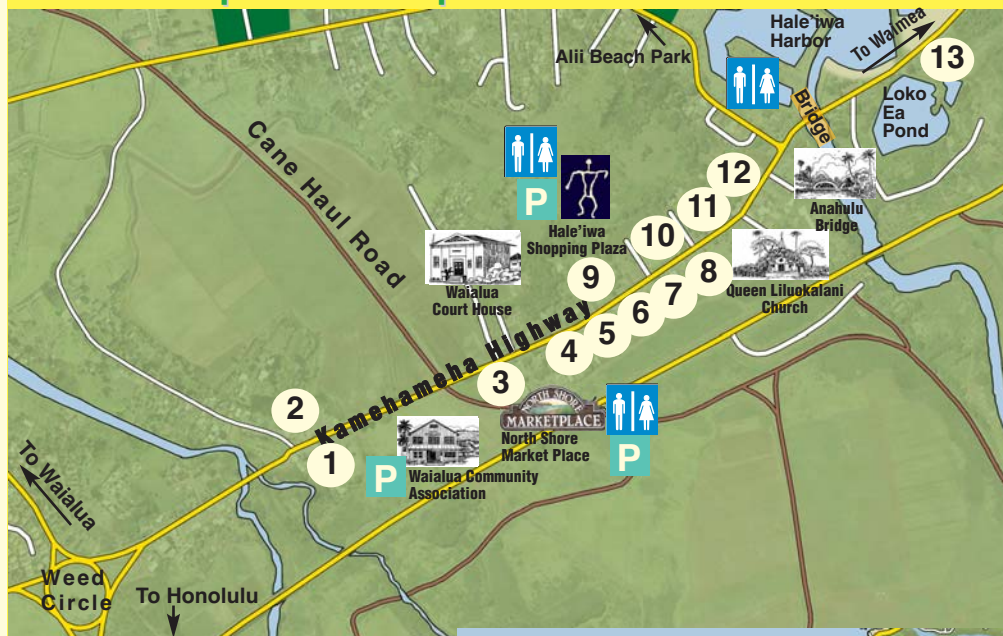

Participating Galleries, Shops & Restaurants

- Aloha Sun & Art 8
- Art Is 5
- Bali Moon Furniture Store 9
- Banzai Sushi 3
- Black Pearl Source 6
- Britton Gallery 3
- Deep Ecology 1
- Food For Thought 9
- Global Creations 11
- Haleiwa Art Gallery 4
- Haleiwa Eats 12
- I Am Paradise 3
- Iwa Gallery 10
- Jameson's 13
- Kai Ku Hale 9
- Kono's 3
- North Shore Boardriders 3
- Oceans in Glass 3
- Polynesian Treasures 3
- Scoop of Paradise 9
- Silver Moon Emporium 3
- The Sand Castle Gift Shop 9
- Turtles & More Photo Gallery 7
- Twelve Tribes 3
- Wave Riding Vehicles 2
- Wyland Galleries 3

An Affiliate of
The Chamber of Commerce of Hawaii

For more information contact:
 North Shore Chamber 637-4558
 Patti Golden 637-2284
www.GoNorthShore.org

HALEIWA ART WALK

LAST SATURDAY OF EVERY MONTH
 6:00 p.m. - 9:00 p.m. • Haleiwa Town

Restrooms

Parking Available at

Haleiwa Shopping Plaza
 North Shore Market Place
 Waialua Community Association

Historic Haleiwa Town