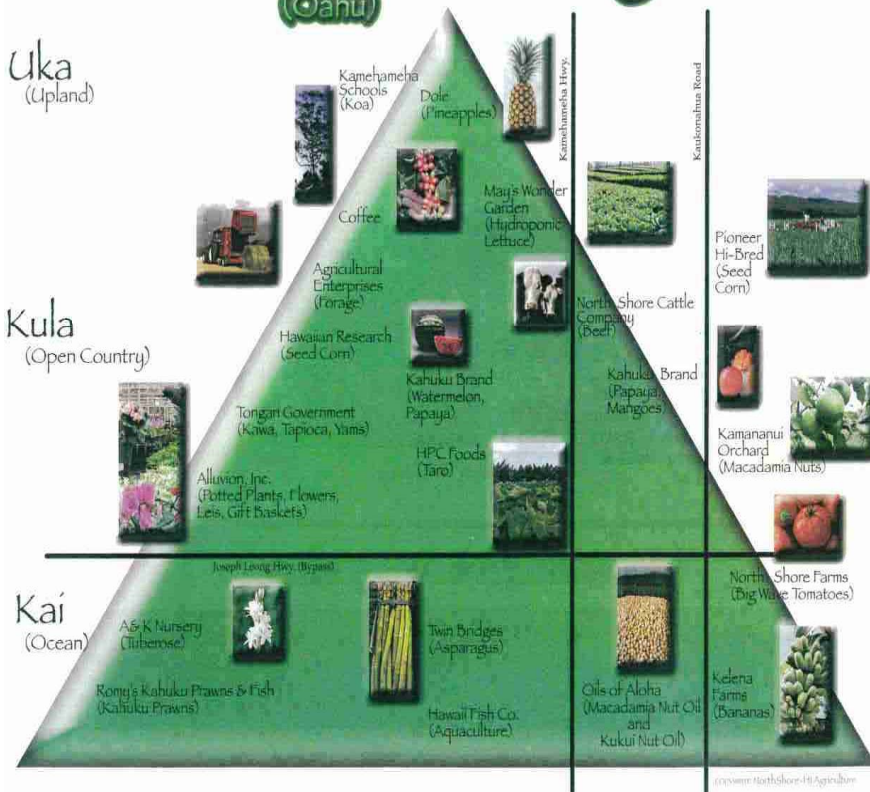

North Shore Chamber of Commerce's  
**Business After Hours Social**  
**Mini Farmers' Expo**  
*(see what we grow on the North Shore!)*

**North Shore - Hawai'i Agriculture**  
*(Oahu)*

**Date: Wednesday,  
 February 22nd**

**Time: 5:00 to 7:30 PM**

**Tours of Alluvion:**

**5:20 and 5:45 PM**

**Place: Alluvion**

**Nursery & Florist**

**61-676 Kamehameha Hwy  
 (Old Meadow Gold Dairy)**

**Pupus & Drinks**

**Door Prizes**